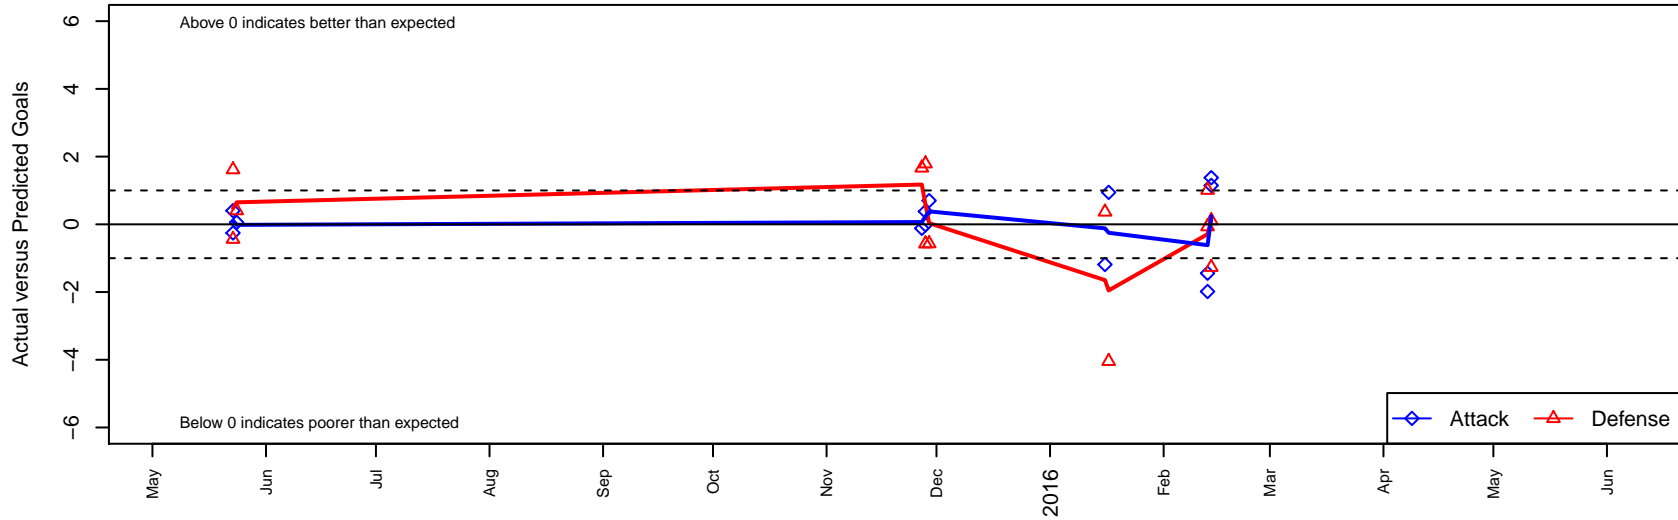

Players 99 Elite B98

Players SC
 Las Vegas, NV
 B98 total strength=1610
 attack=24.48 defense=11.2

alt names used:
 PLAYERS SC 99 ELITE BOYS (NV)
 PLAYERS SC 99 ELITE BOYS (NV)
 PLAYERS SC 99 ELITE
 PLAYERS SC 99 ELITE BOYS (NV)

Venues played:
 2015 Cerritos Memorial Cup 2015 Nike Flight U
 2015 LV Mayors Fall Classic U-17 WCDA U17
 2015 Vegas MLK Cup Gold U17
 2015 Vegas Mayors Showcase adidas-east

Players 99 Elite B98
 Dots are actual minus expected GF (blue circles) and GA (red triangles).
 Blue line is smoothed change in attack strength. Red is smoothed change in defense strength.

**attack and defense variance (black dot)
relative to other teams
and top 10 in region**

**attack and defense rating
relative to others at age
and all opponents in last 13 months**

**attack and defense rating
relative to others at age
and all opponents in last 13 months**

Performance relative to 13 month average

Performance relative to 13 month average

Distribution of opponents
 Red = Lose zone, Blue = Win zone, Green = Even
 Black line separates win/lose zones

lot. A=Neither has attack advantage, B=Opponent has both attack and defense advantage, C=Opponent has both attack and defense disadvantage, D=Both have